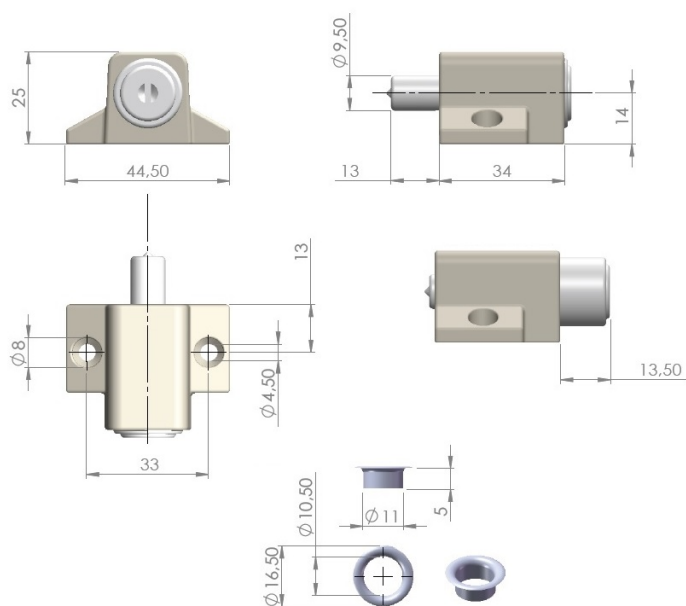

PRODUCT SHEET

Description:

Window Push Lock 280, $\varnothing$ 19mm, CPL, CK SISO, W/Sleeve

Item number:

14.03.001-0

Units	Box	Carton	HS Code	Barcode
Pcs.	12	120	8301300000	
				5704866034234

SISO A/S
Mileparken 11
DK-2740 Skovlunde
Denmark
VAT: DK 24786013

Phone +45 45 830 900
www.siso.dk
siso@siso.dk

Danske Bank
Nytorv Branch
Copenhagen
SWIFT: DABADKKK

Account no.
4180 3112 112936
IBAN Account
DK7230003112112936